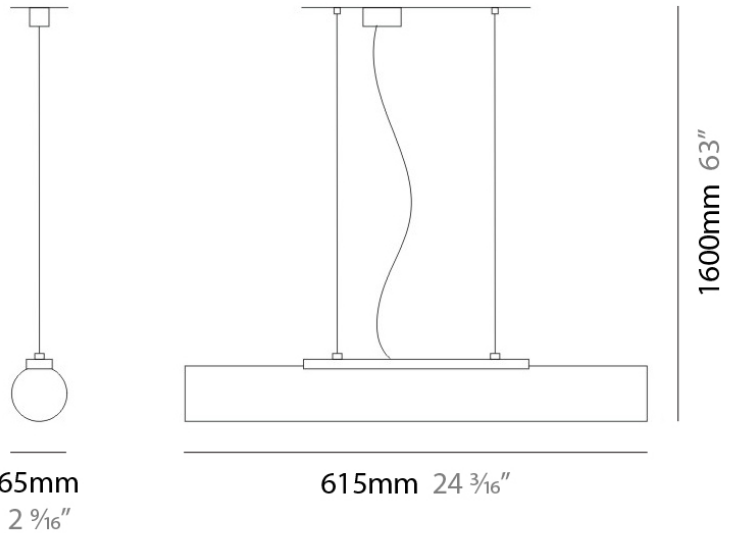

OLYMPIA SUSPENSION

D21024

PROJECT _____

TYPE _____

NOTES _____

QUANTITY _____

DATE _____

GENERAL

Series: Olympia

Division: Design

Mounting Type: Suspension

Mounting Location: Ceiling

Subcategory: Ambient

PHYSICAL

Shape: Cylinder

Length (mm): 615

Length (in): 24 ³/₁₆

Width (mm): 65

Width (in): 2 ³/₁₆

Max. Overall Height (mm): 1600

Max. Overall Height (in): 63

Light Distribution: Omnidirectional

Weight (kg): 2.3

Weight (lbs): 5

Diffuser: Satin White Glass

Fixture Finish: Light Gray

Fixture Material: Metal

ELECTRICAL

Number of Lamps: 1

Lamp Type: T5 Fluorescent

Bulb Included: Bulb Not Included

Total Output Wattage (W): 24

Max. Wattage Per Lamp (W): 24

Lamp Base: G5

Dimming: Non-Dimmable

Driver Included: Yes

Input Voltage (V): 120

LED

OPTICAL

RATINGS AND CERTIFICATIONS

Certified By: CSA Certified to UL and CSA Standards

IP rating: IP20